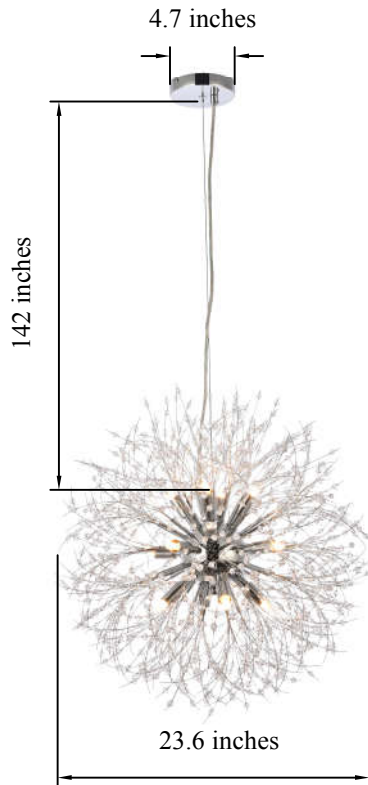

PRODUCT SPECIFICATION SHEET

SOLACE COLLECTION

SOLACE 1-Light Chrome Pendant Clear Crystal

Chrome
Item No:3507D24C

Gold
Item No:3507D24G

Available Finishes

The Collection is composed of ,Pendants

Dimensions

Canopy Size(in)	D4.7"H1"
Chain/Rod Length	142"
Length	N/A
Width	23.6"
Height	23.6"
Maximum Height	156.5"

Specifications

Finish	2 Finishes
Material	Iron / Crystal
Crystal Color	Clear
Type	Pendant
Hanging Device	Steel Wire
Voltage	110-125V
Dimmable	NO
Warranty	1 Year Limited
Shipment Type	Small Parcel

Bulb / Socket

Socket Type	G9
Number of Lights	12
Wattage/Bulb	96W
Included	NO

Installation

Indoor/Outdoor	Indoor
Dry/Wet/Damp	Dry
Weight	7.7 LBS
Wire Length	142"
Safety Rating	UL Listed